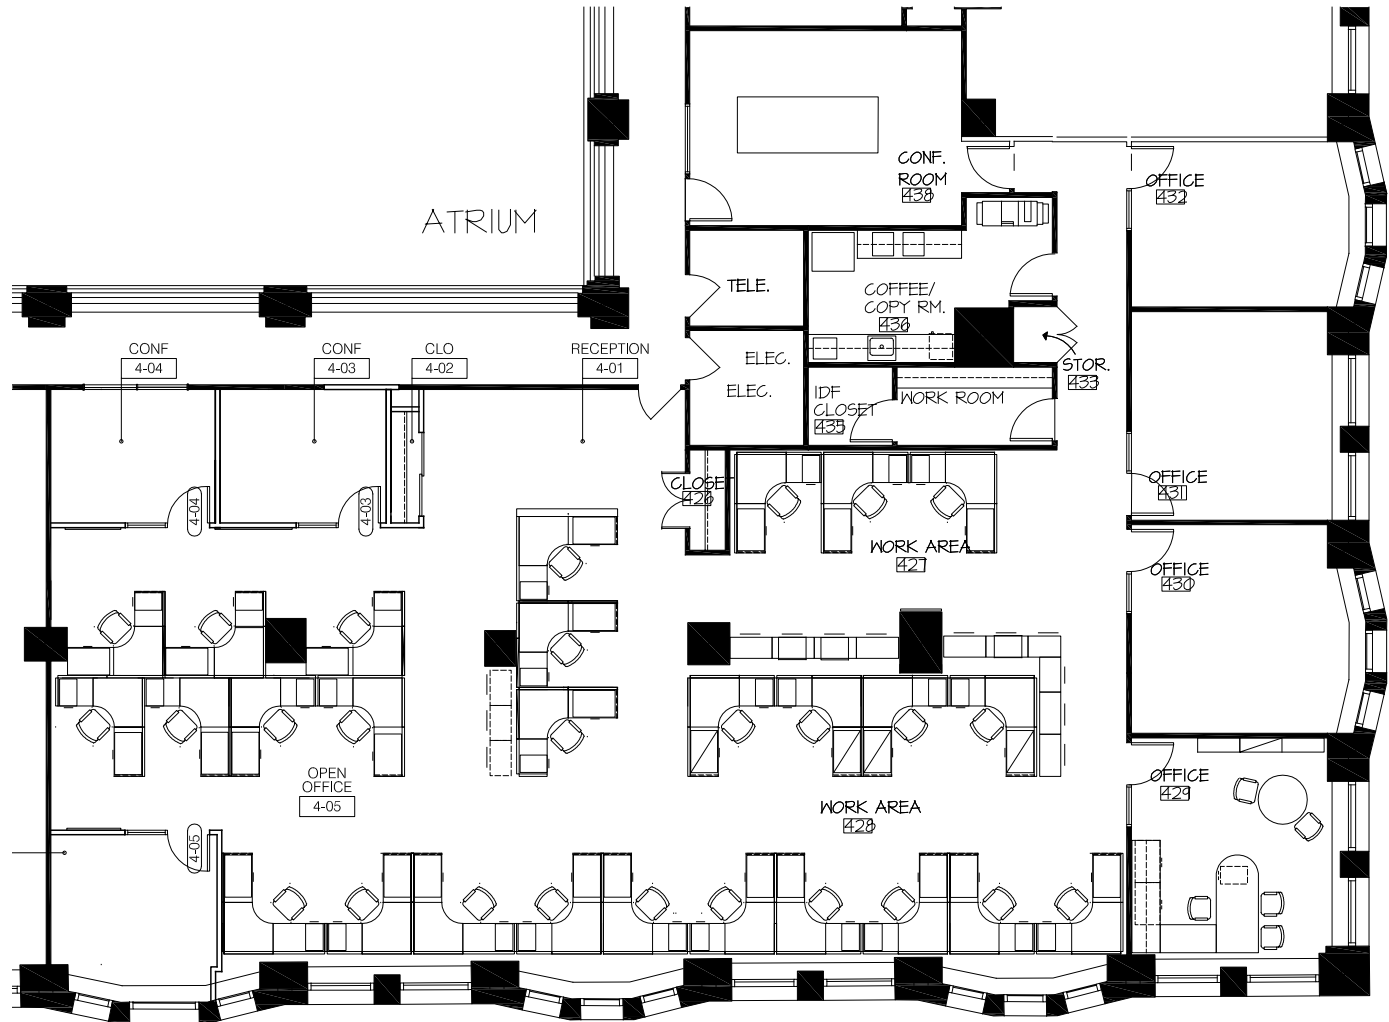

RAILWAY EXCHANGE
224 SOUTH MICHIGAN AVENUE

SUITE 440
6,336 RSF

Mark Georgas
+1 312 228 2178
mark.georgas@amjll.com

Gary B. Kostecki
+1 312 228 3311
gary.kostecki@amjll.com