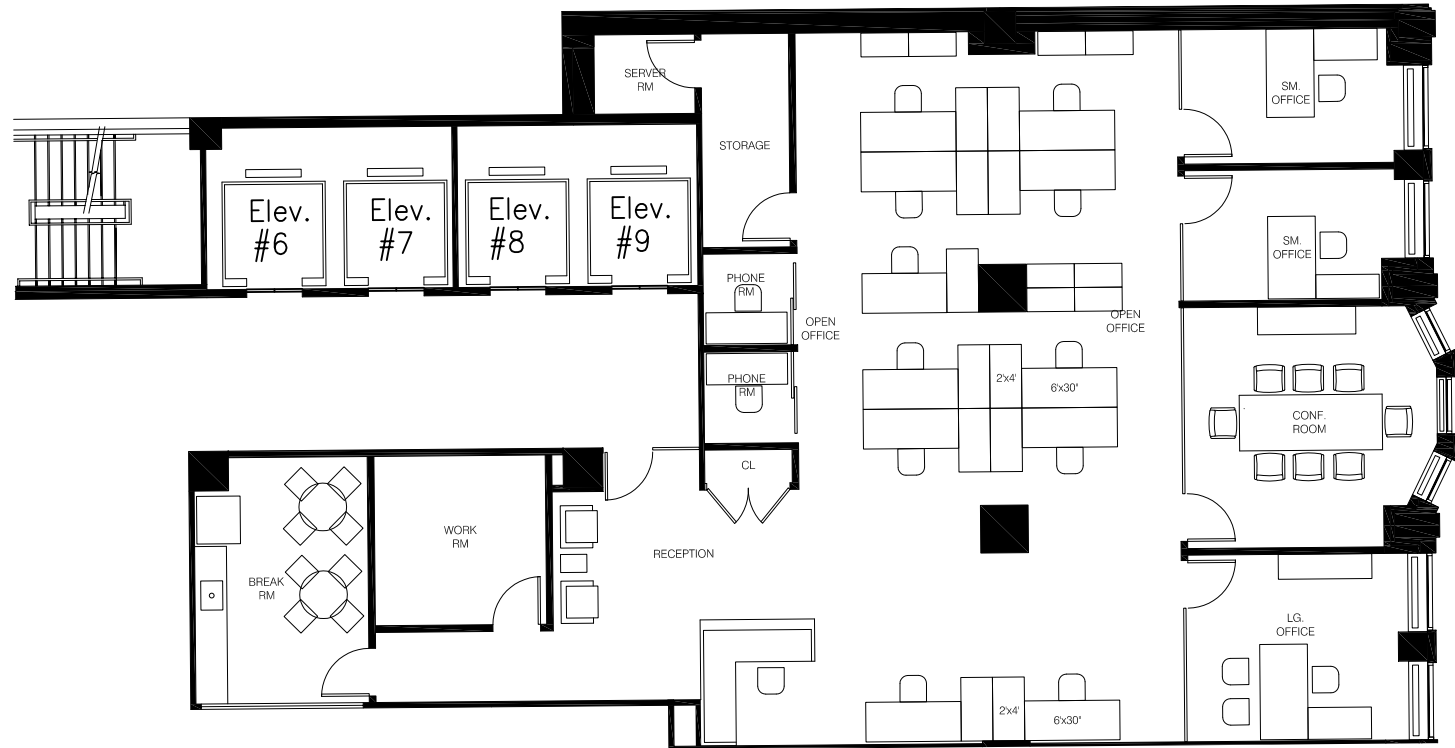

RAILWAY EXCHANGE
224 SOUTH MICHIGAN AVENUE

SUITE 400S
3,336 RSF

Mark Georgas
+1 312 228 2178
mark.georgas@amjll.com

Gary B. Kostecki
+1 312 228 3311
gary.kostecki@amjll.com