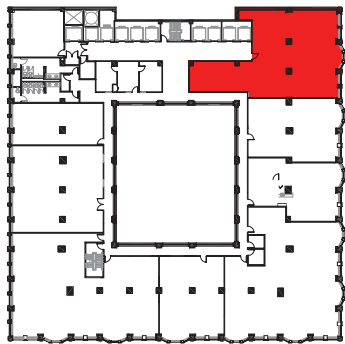

RAILWAY EXCHANGE
224 SOUTH MICHIGAN AVENUE

SUITE 400S
3,336 RSF

Mark Georgas
+1 312 228 2178
mark.georgas@amjll.com

Gary B. Kostecki
+1 312 228 3311
gary.kostecki@amjll.com